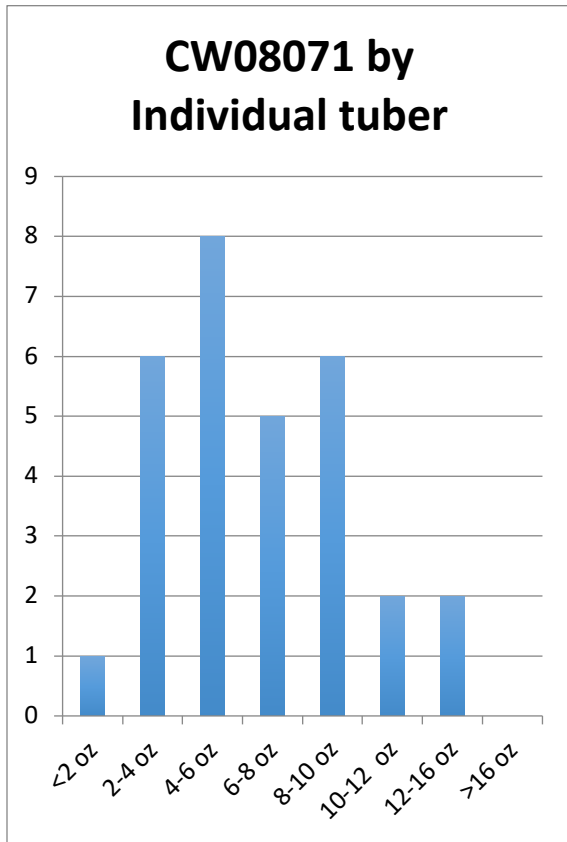

FY1 production 300 cwt/ac, FY2 production 386 cwt/acre

	Request	minitubers	FY1	FY2	FY3
	Plantlets	Lbs or mT	cwt	cwt	Cwt
W9133-1rus	100	86 lbsl	39	293	0

FY1 production 307 cwt/ac, FY2 production 271 cwt/acre, some FY5 production at Bula Potato Farms, Inc.

	Request	minitubers	FY1	FY2	FY3
	Plantlets	Lbs or mT	cwt	cwt	Acres
W9433-1rus	100	1934 goal	50	150	4.2 acres*

*FY3 and FY4 seed lots at Bula Potato Farms, Inc.

FY1 production 384 cwt/ac (oversize), FY2 production 367 cwt/acre

	Request	minitubers	FY1	FY2	FY3
	Plantlets	Lbs or mT	Cwt	cwt	cwt
W8890-1R	100	1520 goal	0	0	0

*will likely drop production

CW08071

	Plantlets	minitubers	FY1	FY2	FY3
		Lbs	cwt	cwt	Cwt
2017: Lab	10				
2018: Nuclear		1			
2019: FY1			1.2		
2020: FY2				12	
2021: FY3					120

CW08071 produced a medium russeted tuber, approximately 283 cwt/acre as an FY1. Defects included moderately tapered tubers. Thumbnail cracks from impact bruise of harvesting such a small amount.

Hodag (W5955-1)**LICENSED VARIETY**