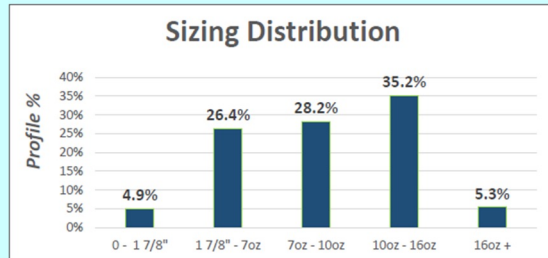

### N61 CWO

Sizing	Range	% by Weight
B size	0 - 1 7/8"	4.9%
A size	1 7/8" - 7oz	26.4%
Small Carton	7oz - 10oz	28.2%
Large Carton	10oz - 16oz	35.2%
16oz +	16oz +	5.3%

DEFECTS	Sum of Defect %
US #1	86.60%
Misshapen	0.88%
Sunburn	4.83%
Lenticels	1.98%
Bird Damage	1.32%
Elephant Hide	4.39%
<b>Grand Total</b>	<b>100.00%</b>