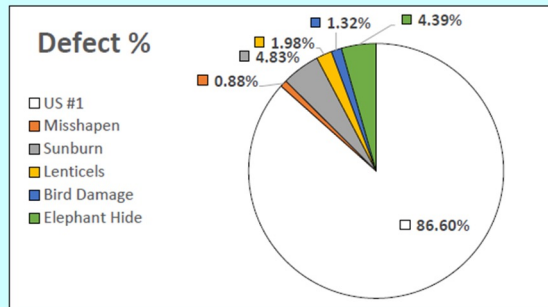

### N61 CWO

Sizing	Range	% by Weight
B size	0 - 1 7/8"	4.9%
A size	1 7/8" - 7oz	26.4%
Small Carton	7oz - 10oz	28.2%
Large Carton	10oz - 16oz	35.2%
16oz +	16oz +	5.3%

DEFECTS	Sum of Defect %
US #1	86.60%
Misshapen	0.88%
Sunburn	4.83%
Lenticels	1.98%
Bird Damage	1.32%
Elephant Hide	4.39%
<b>Grand Total</b>	<b>100.00%</b>